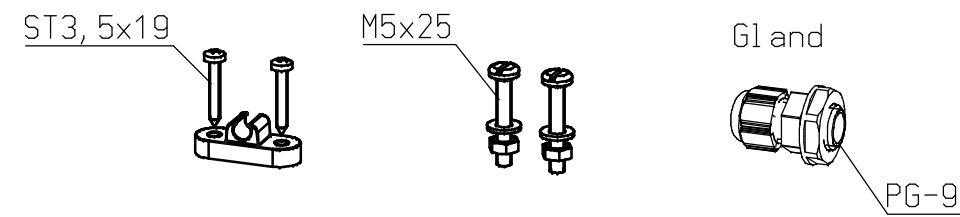

Option Valve

\* Part no.:  
 9146982101

Cable exit options

(With shielded HV-cable)

Mounting materials included

Amount of cable clamps =  
 (cable length(m)x4)-1  
 (only with standard HV-cable)

Option Valve