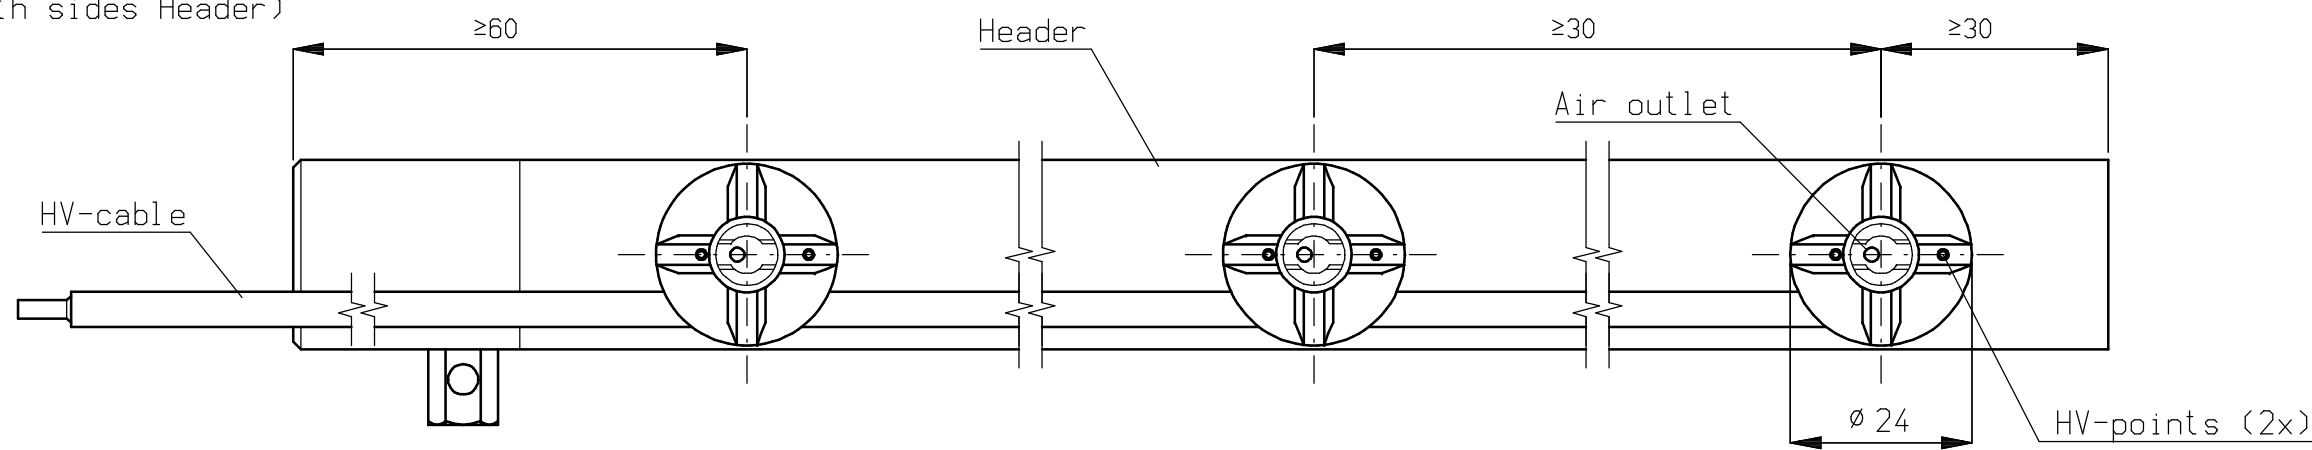

1 to 10 nozzles  
 1 compressed air connection,  
 > 10 nozzles 2 compressed air  
 connections (Both sides Header)

Note:  
 Delivery of Dead-Ends is including HV-Cable. (Standard 3m.)  
 Delivery of Cable-Ends is excluding HV-Cable.

Option Valve

\* Part no.:  
 9146982101

Cable exit options

(With shielded HV-cable)

Mounting materials included

Amount of cable clamps =  
 (cable length(m)x4)-1  
 (only with standard HV-cable)

Option Valve