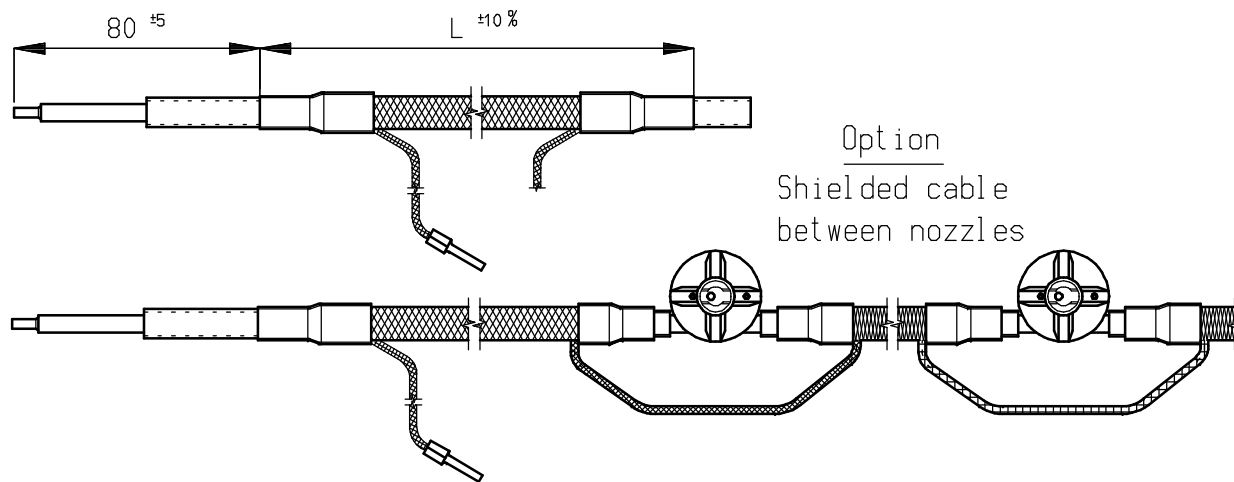

1 to 10 nozzles  
 1 compressed air connection,  
 > 10 nozzles 2 compressed air  
 connections (Both sides Header)

Note:  
 Delivery of Dead-Ends is including HV-Cable. (Standard 3m.)  
 Delivery of Cable-Ends is excluding HV-Cable.

Option Valve

\* Part no.:  
 9146982101

Cable exit options

(With shielded HV-cable)

Mounting materials included

Amount of cable clamps =  
 (cable length(m)x4)-1  
 (only with standard HV-cable)

Option Valve

Part no.: 6499273838