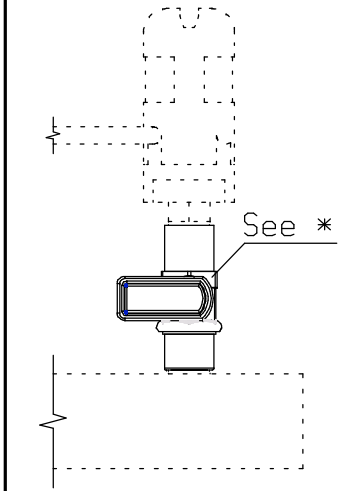

1 to 10 nozzles  
 1 compressed air connection,  
 > 10 nozzles 2 compressed air  
 connections (Both sides Header)

Note:  
 Delivery of Dead-Ends is including HV-Cable. (Standard 3m.)  
 Delivery of Cable-Ends is excluding HV-Cable.

Option Valve

\* Part no.:  
 9146982101

Cable exit options

(With shielded HV-cable)

Mounting materials included

Amount of cable clamps =  
 (cable length(m)x4)-1  
 (only with standard HV-cable)

Option Valve

Part no.: 6499273838