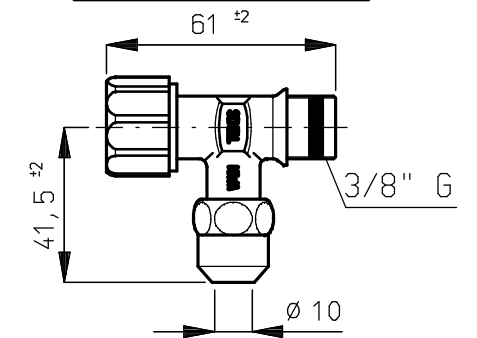

1 to 10 nozzles  
 1 compressed air connection,  
 > 10 nozzles 2 compressed air  
 connections (Both sides Header)

Note:  
 Delivery of Dead-Ends is including HV-Cable. (Standard 3m.)  
 Delivery of Cable-Ends is excluding HV-Cable.

Option Valve

\* Part no.:  
 9146982101

Cable exit options

(With shielded HV-cable)

Mounting materials included

Amount of cable clamps =  
 (cable length(m)x4)-1  
 (only with standard HV-cable)

Option Valve

Part no.: 6499273838