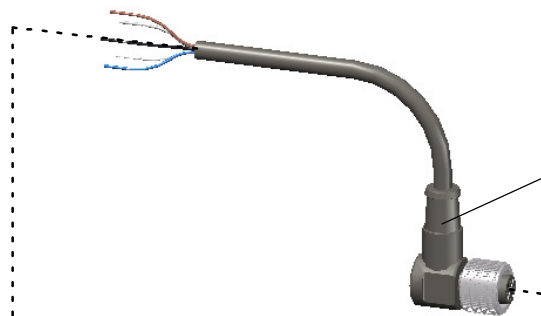

Sub-D connector
 male 25 pole
 P/N 3900236025

Power cord IEC-C13
 2 m, with lock
 P/N 9146340700

24V power connector
 for \varnothing 4 - 6,5mm cables
 P/N 9370000205

Cord IQ interconnection M8
 female-male straight 3 pole
 7519020291 - 5 m
 7519020292 - 10 m
 7519020294 - 25 m

Extension IQ Easy
 1030000100 - 24 V DC powered
 1030000110 - 100-240 V AC powered

Cord device M12 female angled 5 pole
 7519020375 - 5 m, unshielded
 7519020376 - 10 m, unshielded

Cord device M12 female straight 5 pole
 7519020365 - 5 m, unshielded
 7519020366 - 10 m, unshielded

Connector device M12 female angled
 5 pole (screw connections)
 7519020355 - \varnothing 4-6 mm cables
 7519020356 - \varnothing 6-8 mm cables

Connector device M12 female straight
 5 pole (screw connections)
 7519020350 - \varnothing 4-6 mm cables
 7519020351 - \varnothing 6-8 mm cables

Cord device M12 female angled-male straight
 5 pole
 7519020395 - 2 m, unshielded
 7519020396 - 5 m, unshielded
 7519020397 - 10 m, unshielded

 An ITW Company www.simco-ion.nl Tel: +31 (0)573 288333	Name: Manager/Extension IQ Easy overview connections				Drawn: AB	Part no.: —
	CAD generated NOT updated	Dimensions in mm	Date: 6-2-2014	A3 M: —	ECN-	Check: -