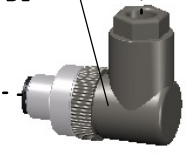

Sub-D connector
 male 25 pole
 P/N 3900236025

Power cord IEC-C13
 2 m, with lock
 P/N 9146340700

24V power connector
 for \varnothing 4 - 6,5mm cables
 P/N 9370000205

Cord IQ interconnection M8
 female-male straight 3 pole
 7519020291 - 5 m
 7519020292 - 10 m
 7519020294 - 25 m

Extension IQ Easy
 1030000100 - 24 V DC powered
 1030000110 - 100-240 V AC powered

Cord device M12 female angled 5 pole
 7519020375 - 5 m, unshielded
 7519020376 - 10 m, unshielded

Cord device M12 female straight 5 pole
 7519020365 - 5 m, unshielded
 7519020366 - 10 m, unshielded

Connector device M12 female angled
 5 pole (screw connections)
 7519020355 - \varnothing 4-6 mm cables
 7519020356 - \varnothing 6-8 mm cables

Connector device M12 female straight
 5 pole (screw connections)
 7519020350 - \varnothing 4-6 mm cables
 7519020351 - \varnothing 6-8 mm cables

Cord device M12 female angled-male straight
 5 pole
 7519020395 - 2 m, unshielded
 7519020396 - 5 m, unshielded
 7519020397 - 10 m, unshielded

 An ITW Company www.simco-ion.nl Tel: +31 (0)573 288333	Name: Manager/Extension IQ Easy overview connections				Drawn: AB	Part no.: —
	CAD generated NOT updated	Dimensions in mm	Date: 6-2-2014	A3 M: —	ECN-	Check: -