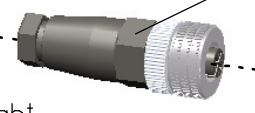

Extension IQ Easy
 1030000100 - 24 V DC powered
 1030000110 - 100-240 V AC powered

Cord device M12 female angled 5 pole
 7519020375 - 5 m, unshielded
 7519020376 - 10 m, unshielded

Cord device M12 female straight 5 pole
 7519020365 - 5 m, unshielded
 7519020366 - 10 m, unshielded

Connector device M12 female angled
 5 pole (screw connections)
 7519020355 - \varnothing 4-6 mm cables
 7519020356 - \varnothing 6-8 mm cables

Connector device M12 female straight
 5 pole (screw connections)
 7519020350 - \varnothing 4-6 mm cables
 7519020351 - \varnothing 6-8 mm cables

Connector IQ M12 male straight
 5 pole (screw connections)
 7519020352 - \varnothing 4-6 mm cables
 7519020353 - \varnothing 6-8 mm cables

Cord device M12 female-male straight 5 pole
 7519020390 - 2 m, unshielded
 7519020391 - 5 m, unshielded
 7519020392 - 10 m, unshielded

Cord device M12 female angled-male straight
 5 pole
 7519020395 - 2 m, unshielded
 7519020396 - 5 m, unshielded
 7519020397 - 10 m, unshielded

 An ITW Company www.simco-ion.nl Tel: +31 (0)573 288333	Name: Manager/Extension IQ Easy overview connections				Drawn: AB	Part no.: —
	CAD generated NOT updated	Dimensions in mm	Date: 6-2-2014	A3 M: —	ECN-	Check: -