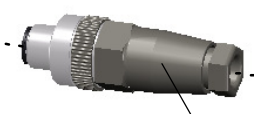

Extension IQ Easy
 1030000100 - 24 V DC powered
 1030000110 - 100-240 V AC powered

Cord device M12 female angled 5 pole
 7519020375 - 5 m, unshielded
 7519020376 - 10 m, unshielded

Cord device M12 female straight 5 pole
 7519020365 - 5 m, unshielded
 7519020366 - 10 m, unshielded

Connector device M12 female angled
 5 pole (screw connections)
 7519020355 - \varnothing 4-6 mm cables
 7519020356 - \varnothing 6-8 mm cables

Connector device M12 female straight
 5 pole (screw connections)
 7519020350 - \varnothing 4-6 mm cables
 7519020351 - \varnothing 6-8 mm cables

Connector IQ M12 male straight
 5 pole (screw connections)
 7519020352 - \varnothing 4-6 mm cables
 7519020353 - \varnothing 6-8 mm cables

Cord device M12 female-male straight 5 pole
 7519020390 - 2 m, unshielded
 7519020391 - 5 m, unshielded
 7519020392 - 10 m, unshielded

Cord device M12 female angled-male straight
 5 pole
 7519020395 - 2 m, unshielded
 7519020396 - 5 m, unshielded
 7519020397 - 10 m, unshielded

 An ITW Company www.simco-ion.nl Tel: +31 (0)573 288333	Name: Manager/Extension IQ Easy overview connections				Drawn: AB	Part no.: —
	CAD generated NOT updated	Dimensions in mm	Date: 6-2-2014	A3 M: —	ECN-	Check: -