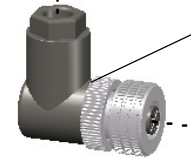

Extension IQ Easy
 1030000100 - 24 V DC powered
 1030000110 - 100-240 V AC powered

Cord device M12 female angled 5 pole
 7519020375 - 5 m, unshielded
 7519020376 - 10 m, unshielded

Cord device M12 female straight 5 pole
 7519020365 - 5 m, unshielded
 7519020366 - 10 m, unshielded

Connector device M12 female angled
 5 pole (screw connections)
 7519020355 - \varnothing 4-6 mm cables
 7519020356 - \varnothing 6-8 mm cables

Connector device M12 female straight
 5 pole (screw connections)
 7519020350 - \varnothing 4-6 mm cables
 7519020351 - \varnothing 6-8 mm cables

Connector IQ M12 male straight
 5 pole (screw connections)
 7519020352 - \varnothing 4-6 mm cables
 7519020353 - \varnothing 6-8 mm cables

Cord device M12 female-male straight 5 pole
 7519020390 - 2 m, unshielded
 7519020391 - 5 m, unshielded
 7519020392 - 10 m, unshielded

Cord device M12 female angled-male straight
 5 pole
 7519020395 - 2 m, unshielded
 7519020396 - 5 m, unshielded
 7519020397 - 10 m, unshielded

 An ITW Company www.simco-ion.nl Tel: +31 (0)573 288333	Name: Manager/Extension IQ Easy overview connections				Drawn: AB	Part no.: —
	CAD generated NOT updated	Dimensions in mm	Date: 6-2-2014	A3 M: —	ECN-	Check: -