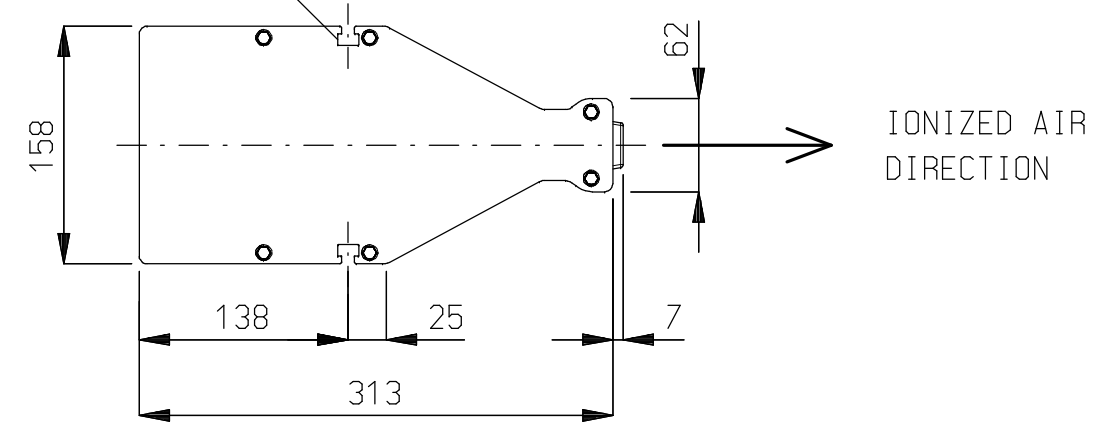

Full length mounting slots for M8 bolts and nuts

AVAILABLE LENGTHS			
"L" EFFECTIVE	"T" TOTAL	"L" EFFECTIVE	"T" TOTAL
520	731	1320	1531
680	891	1480	1691
840	1051	1640	1851
1000	1211	1800	2011
1160	1371	1960	2171

Standard mounting material: M8x35 bolts, nuts and washers 	Optional: Mounting hinges 	Optional: Filter set, open cell 30 ppi 
---	---	---