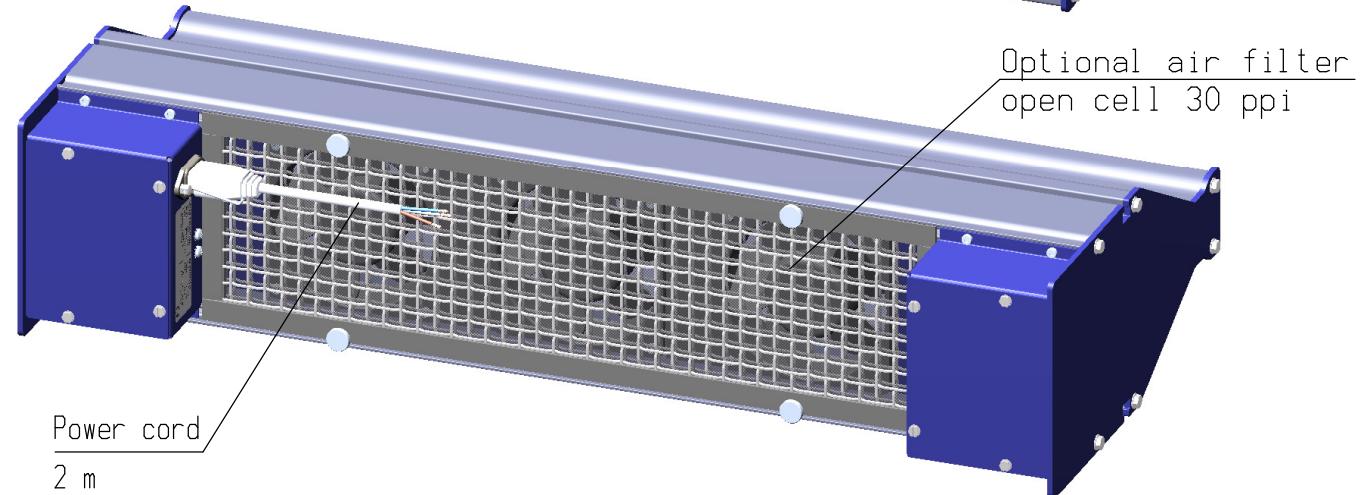

Full length mounting slots for M8 bolts and nuts

AVAILABLE LENGTHS			
"L" EFFECTIVE	"T" TOTAL	"L" EFFECTIVE	"T" TOTAL
520	731	1320	1531
680	891	1480	1691
840	1051	1640	1851
1000	1211	1800	2011
1160	1371	1960	2171

Standard mounting material: M8x35 bolts, nuts and washers 	Optional: Mounting hinges 	Optional: Filter set, open cell 30 ppi 
---	---	---